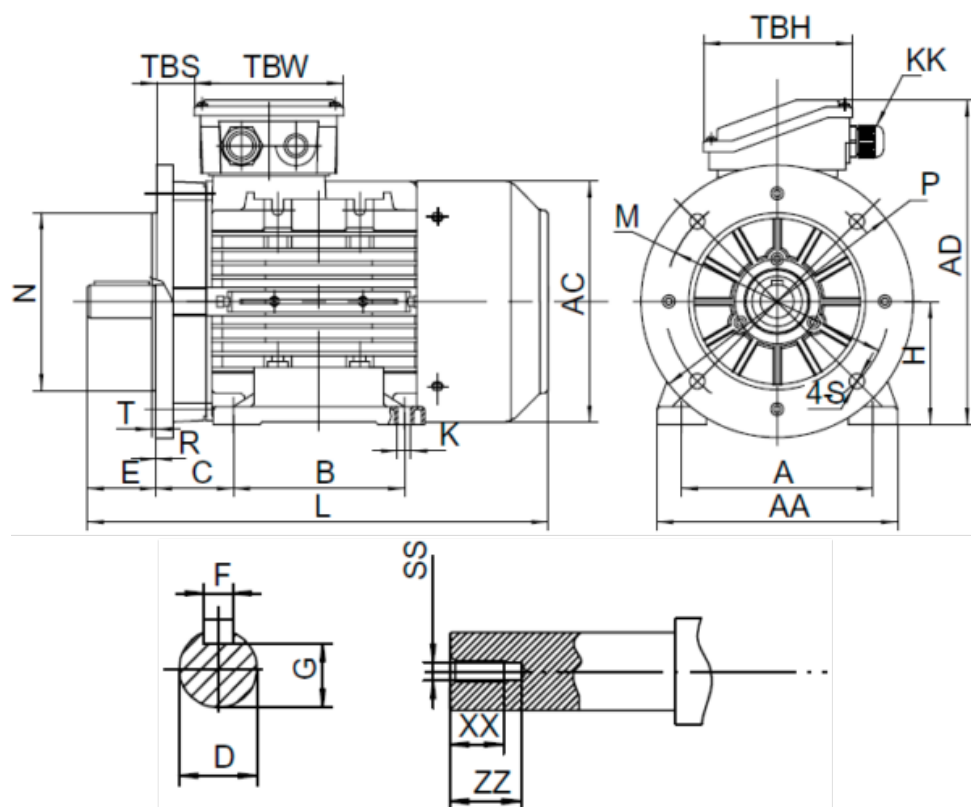

Data Sheet

Article number: 25160005541740

Description: Kleedrive T2A 801-4 0.55kw 1400 rpm UL/CSA
3x230/400V 50HZ IP55 B35 PTO

Measures

A = 125	F = 6	TBW = 109
AA = 160	G = 15.5	XX = 16
AC = Ø157	H = 80	ZZ = 21
AD = 214	HD = 134	
B = 100	L = 277	
C = 50	SS = M6	
D = Ø19	TBH = 109	
E = 40	TBS = 26.5	